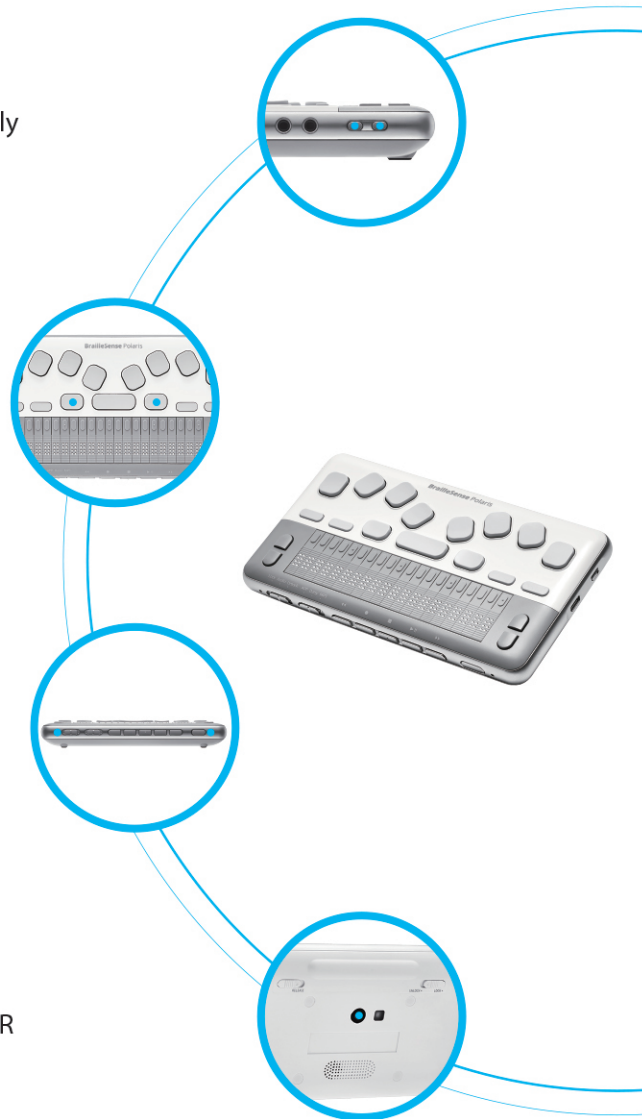

Intuitive User Interface

BrailleSense Polaris MINI has a Perkins-style keyboard, a 20-cell braille display with cursor routing buttons, and markings every 5th cursor router for enhanced navigation. Though Android based, we've kept the traditional intuitive BrailleSense Notetaker interface our users know and love.

Physical Volume Buttons

Dedicated volume keys allow the user to instantly and easily adjust sound

Ctrl & Alt Keys

New Ctrl & Alt keys allow users to use accessibility shortcuts in Android apps. Control & Alt serve as Previous and Next in BrailleSense apps

Stereo Microphones

Built-in stereo mics allow high quality recording and superior sound quality comparable to expensive recording devices

13-MP, Autofocus camera

Camera for OCR, Color and currency identification, object recognition, etc. High-resolution OCR camera provides instant Braille reading of print materials via Compatible Android OCR Apps