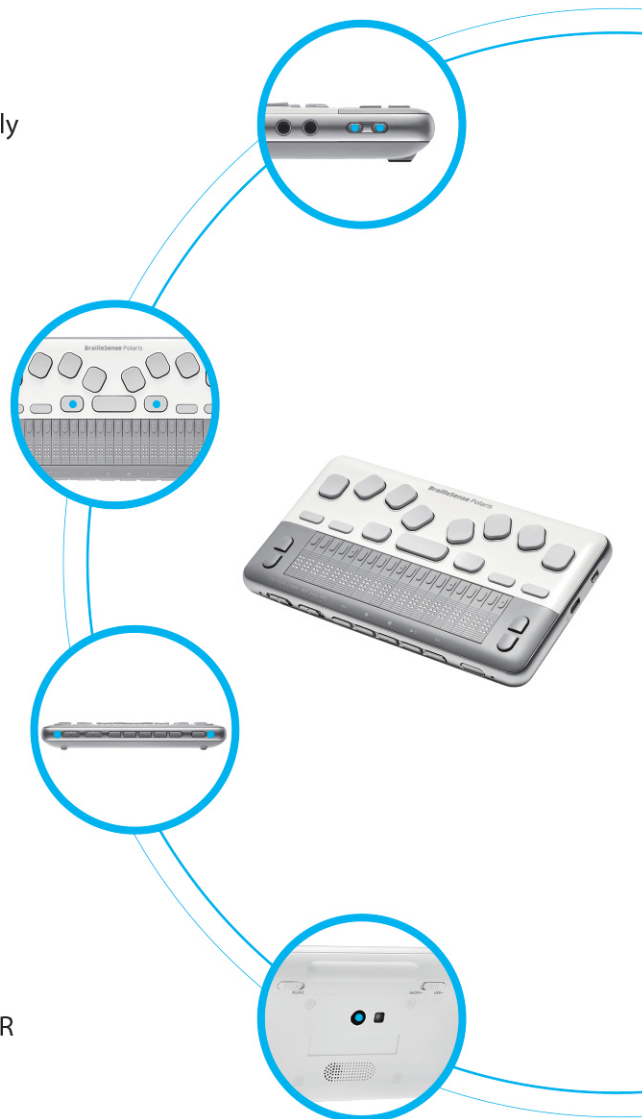

Certification

2020.06.18 Rev A.1

HIMS

www.himsintl.com

Intuitive User Interface

BrailleSense Polaris MINI has a Perkins-style keyboard, a 20-cell braille display with cursor routing buttons, and markings every 5th cursor router for enhanced navigation. Though Android based, we've kept the traditional intuitive BrailleSense Notetaker interface our users know and love.

Physical Volume Buttons

Dedicated volume keys allow the user to instantly and easily adjust sound

Ctrl & Alt Keys

New Ctrl & Alt keys allow users to use accessibility shortcuts in Android apps. Control & Alt serve as Previous and Next in BrailleSense apps

Stereo Microphones

Built-in stereo mics allow high quality recording and superior sound quality comparable to expensive recording devices

13-MP, Autofocus camera

Camera for OCR, Color and currency identification, object recognition, etc. High-resolution OCR camera provides instant Braille reading of print materials via Compatible Android OCR Apps