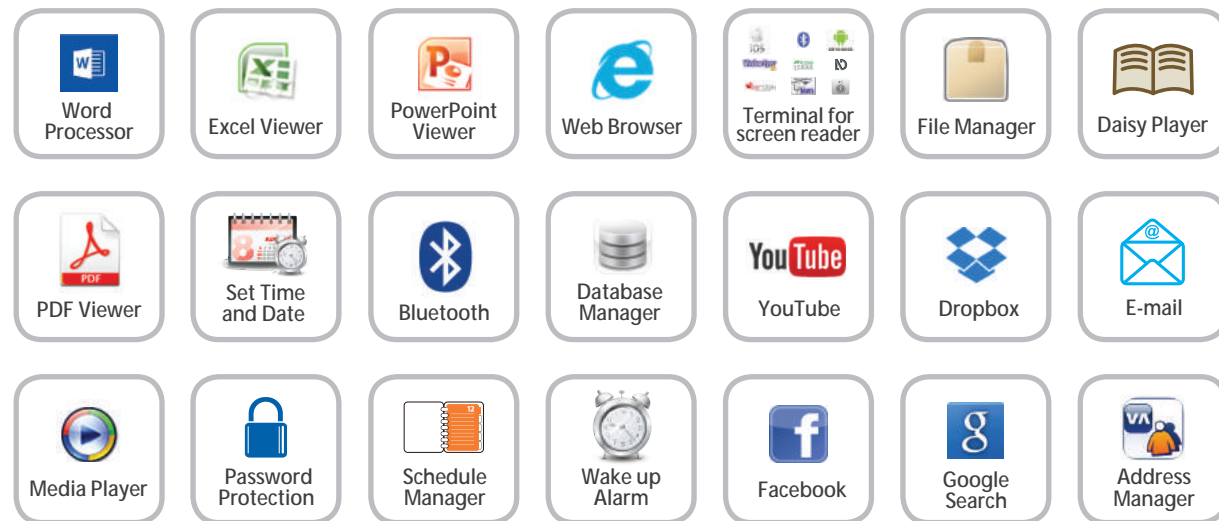

Braille Sense at a glance

While there are many technologies for the blind that enrich their lives, none can match the variety and scope of the applications the U2 offers, including mainstream social network and file sharing, as well as productivity and media solutions built especially for the blind.

Power-packed for the office environment

Professionals can communicate with coworkers and partner companies, create presentations and reports, read and analyze data, multi-task, perform quickresearch and easily stay productive when traveling.

Advanced tools for students

Students can read textbooks, perform research, read and write in multiple languages and perform advanced scientific calculations.

Entertainment and Edutainment

Users can Play and navigate DAISY and NIMAS compatible digital talking books, audio and video files, FM Radio and YouTube content.

Mobile Connectivity and Communication

Use the Braille Sense U2 to stay up to date with your friends, family, and colleagues via e-mail, Twitterand Facebook. Share files via Dropbox, download the latest news via RSS, and browse the Web via Google search and the intuitive Quick Browser.