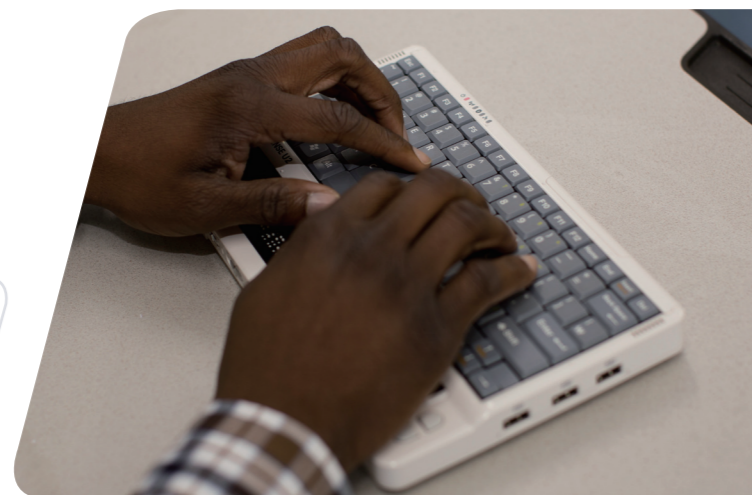

While there are many technologies for the blind that enrich their lives, none can match the variety and scope of the applications the U2 offers for all aspects of life, including access to several mainstream compatible applications for services like Dropbox, Twitter and YouTube. With three models, the user may choose the U2 that best fits his or her lifestyle

Braille Sense U2 QWERTY

Braille Sense U2 MINI

The Braille Sense U2 MINI features a Perkins-style keyboard and 18-cell Braille display, and is ideal for a blind person's mobile life as it weighs just under 1 lb (452g) and is small enough to fit in a purse or jacket pocket